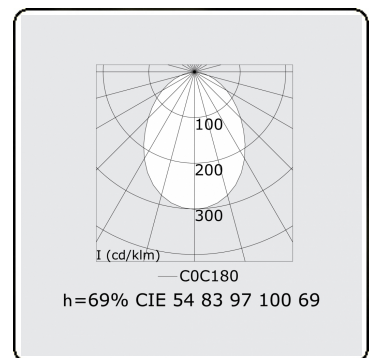

Electric details

Protection class	I
Supply	230V
Control gear box	Current driver

Lamp details

Lamptype	LED 4000K
Wattage	3,2W
Gross luminous flux	2680
Luminaire power	14,1W
Number	4
Lifetime LED module	L80/B10 > 72000h
Color tolerance	MacAdam 3
CRI	>80

Photometric details

UGR	>19
CIE Fluxcode	54 83 97 100 69

Dimensions

A	1130 mm
---	---------

Remarks

Ceiling luminaire - Direct - HO 150mA - satin - ANO

ENERGY

Verrijgbaar op aanvraag.