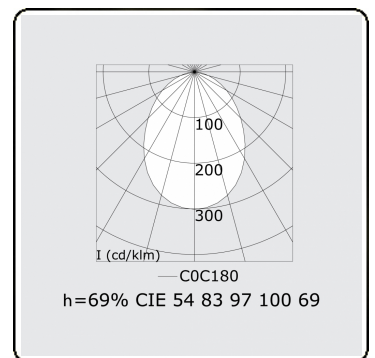

**Electric details**

Protection class	I
Supply	230V
Control gear box	Current driver

**Lamp details**

Lamptype	LED 4000K
Wattage	3,2W
Gross luminous flux	6700
Luminaire power	35,2W
Number	10
Lifetime LED module	L80/B10 > 72000h
Color tolerance	MacAdam 3
CRI	>80

**Photometric details**

UGR	>19
CIE Fluxcode	54 83 97 100 69

**Dimensions**

A	2810 mm
---	---------

**Remarks**

Ceiling luminaire - Direct - HO 150mA - satin - ANO

**ENERGY**

Verrijgbaar op aanvraag.