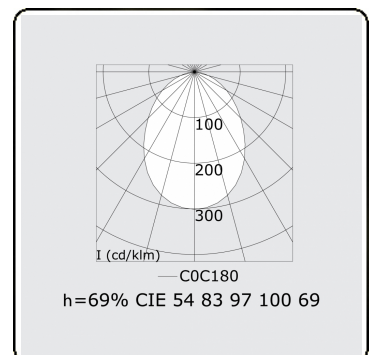

**Electric details**

Protection class	I
Supply	230V
Control gear box	Current driver DALI/TD

**Lamp details**

Lamptype	LED 4000K
Wattage	3,2W
Gross luminous flux	6700
Luminaire power	35,2W
Number	10
Lifetime LED module	L80/B10 > 72000h
Color tolerance	MacAdam 3
CRI	>80

**Photometric details**

UGR	>19
CIE Fluxcode	54 83 97 100 69

**Dimensions**

A	2810 mm
---	---------

**Remarks**

Ceiling luminaire - Direct - HO 150mA - satin - ANO

**ENERGY**

Verrijgbaar op aanvraag.