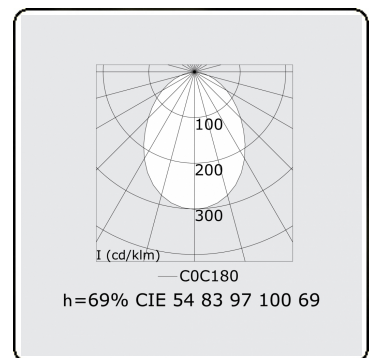

Electric details

Protection class	I
Supply	230V
Control gear box	Current driver

Lamp details

Lamptype	LED 4000K
Wattage	3,2W
Gross luminous flux	6030
Luminaire power	31,7W
Number	9
Lifetime LED module	L80/B10 > 72000h
Color tolerance	MacAdam 3
CRI	>80

Photometric details

UGR	>19
CIE Fluxcode	54 83 97 100 69

Dimensions

A	2524 mm
---	---------

Remarks

Recessed luminaire (trimless) - Direct - HO 150mA - satin - ANO

ENERGY

Verrijgbaar op aanvraag.