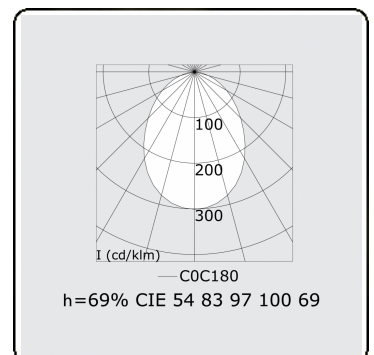

Electric details

Protection class	I
Supply	230V
Control gear box	Current driver

Lamp details

Lamptype	LED 3000K
Wattage	3,2W
Gross luminous flux	5760
Luminaire power	31,7W
Number	9
Lifetime LED module	L80/B10 > 72000h
Color tolerance	MacAdam 3
CRI	>80

Photometric details

UGR	>19
CIE Fluxcode	54 83 97 100 69

Dimensions

A	2524 mm
---	---------

Remarks

Recessed luminaire (trimless) - Direct - HO 150mA - satin - RAL

ENERGY

Verrijgbaar op aanvraag.