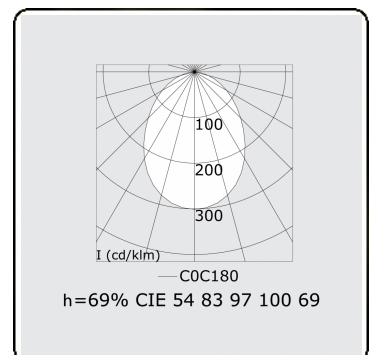

Electric details

Protection class	I
Supply	230V
Control gear box	Current driver DALI/TD

Lamp details

Lamptype	LED 3000K
Wattage	3,2W
Gross luminous flux	6400
Luminaire power	35,2W
Number	10
Lifetime LED module	L80/B10 > 72000h
Color tolerance	MacAdam 3
CRI	>80

Photometric details

UGR	>19
CIE Fluxcode	54 83 97 100 69

Dimensions

A	2804 mm
---	---------

Remarks

Recessed luminaire (trimless) - Direct - HO 150mA - satin - RAL

ENERGY 

Verrijgbaar op aanvraag.