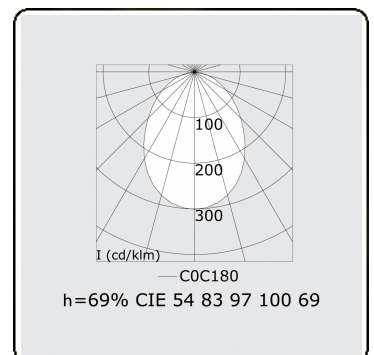

Electric details

Protection class	I
Supply	230V
Control gear box	Current driver

Lamp details

Lamptype	LED 4000K
Wattage	3,2W
Gross luminous flux	4020
Luminaire power	21,1W
Number	6
Lifetime LED module	L80/B10 > 72000h
Color tolerance	MacAdam 3
CRI	>80

Photometric details

UGR	>19
CIE Fluxcode	54 83 97 100 69

Dimensions

A	1684 mm
---	---------

Remarks

Recessed luminaire (trimless) - Direct - HO 150mA - satin - RAL

ENERGY

A
 Verkrijgbaar op aanvraag.
B
 Disponible sur demande.
C
D
 Available on request.
E
F
 Auf Anfrage.
G