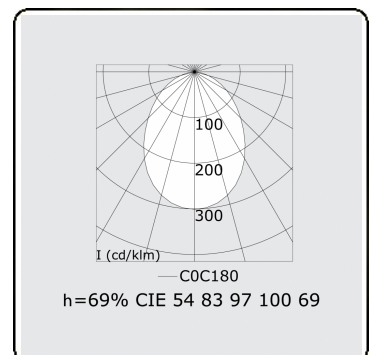

Electric details

Protection class	I
Supply	230V
Control gear box	Current driver

Lamp details

Lamptype	LED 4000K
Wattage	3,2W
Gross luminous flux	5360
Luminaire power	28,2W
Number	8
Lifetime LED module	L80/B10 > 72000h
Color tolerance	MacAdam 3
CRI	>80

Photometric details

UGR	>19
CIE Fluxcode	54 83 97 100 69

Dimensions

A	2244 mm
---	---------

Remarks

Recessed luminaire (trimless) - Direct - HO 150mA - satin - RAL

ENERGY

Verrijgbaar op aanvraag.