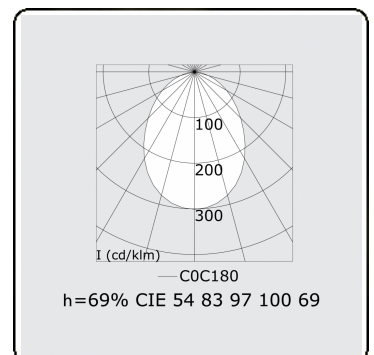

Electric details

Protection class	I
Supply	230V
Control gear box	Current driver

Lamp details

Lamptype	LED 4000K
Wattage	3,2W
Gross luminous flux	6700
Luminaire power	35,2W
Number	10
Lifetime LED module	L80/B10 > 72000h
Color tolerance	MacAdam 3
CRI	>80

Photometric details

UGR	>19
CIE Fluxcode	54 83 97 100 69

Dimensions

A	2804 mm
---	---------

Remarks

Recessed luminaire (trimless) - Direct - HO 150mA - satin - RAL

ENERGY

Verrijgbaar op aanvraag.