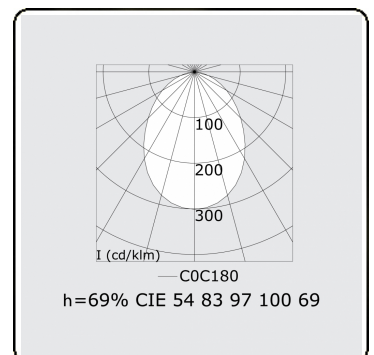

Electric details

Protection class	I
Supply	230V
Control gear box	Current driver DALI/TD

Lamp details

Lamptype	LED 4000K
Wattage	3,2W
Gross luminous flux	2680
Luminaire power	14,1W
Number	4
Lifetime LED module	L80/B10 > 72000h
Color tolerance	MacAdam 3
CRI	>80

Photometric details

UGR	>19
CIE Fluxcode	54 83 97 100 69

Dimensions

A	1124 mm
---	---------

Remarks

Recessed luminaire (trimless) - Direct - HO 150mA - satin - RAL

ENERGY

Verrijgbaar op aanvraag.