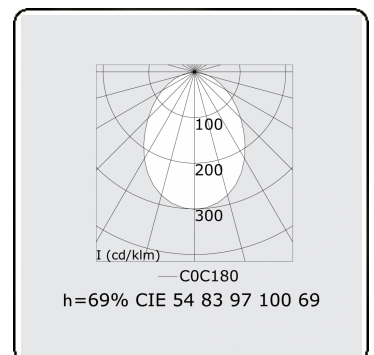

Electric details

Protection class	I
Supply	230V
Control gear box	Current driver DALI/TD

Lamp details

Lamptype	LED 4000K
Wattage	3,2W
Gross luminous flux	4690
Luminaire power	24,6W
Number	7
Lifetime LED module	L80/B10 > 72000h
Color tolerance	MacAdam 3
CRI	>80

Photometric details

UGR	>19
CIE Fluxcode	54 83 97 100 69

Dimensions

A	1964 mm
---	---------

Remarks

Recessed luminaire (trimless) - Direct - HO 150mA - satin - RAL

ENERGY

Verrijgbaar op aanvraag.