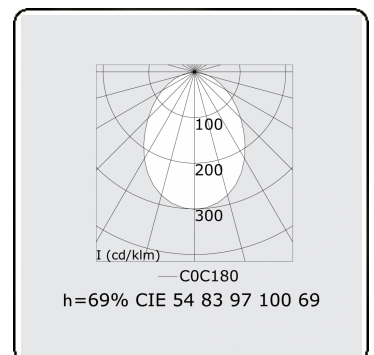

Electric details

Protection class	I
Supply	230V
Control gear box	Current driver DALI/TD

Lamp details

Lamptype	LED 4000K
Wattage	3,2W
Gross luminous flux	5360
Luminaire power	28,2W
Number	8
Lifetime LED module	L80/B10 > 72000h
Color tolerance	MacAdam 3
CRI	>80

Photometric details

UGR	>19
CIE Fluxcode	54 83 97 100 69

Dimensions

A	2244 mm
---	---------

Remarks

Recessed luminaire (trimless) - Direct - HO 150mA - satin - RAL

ENERGY

Verkrijgbaar op aanvraag.