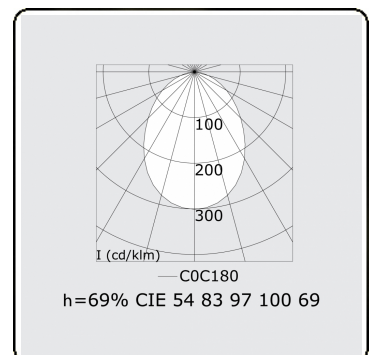

Electric details

Protection class	I
Supply	230V
Control gear box	Current driver

Lamp details

Lamptype	LED 3000K
Wattage	7,2W
Gross luminous flux	6400
Luminaire power	39,6W
Number	5
Lifetime LED module	L80/B10 > 72000h
Color tolerance	MacAdam 3
CRI	>80

Photometric details

UGR	>19
CIE Fluxcode	54 83 97 100 69

Dimensions

A	1410 mm
---	---------

Remarks

Ceiling luminaire - Direct - HO 325mA - satin - ANO

ENERGY

Verrijgbaar op aanvraag.