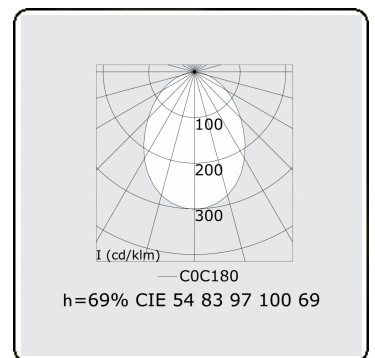

Electric details

Protection class	I
Supply	230V
Control gear box	Current driver DALI/TD

Lamp details

Lamptype	LED 3000K
Wattage	7,2W
Gross luminous flux	12800
Luminaire power	79,2W
Number	10
Lifetime LED module	L80/B10 > 72000h
Color tolerance	MacAdam 3
CRI	>80

Photometric details

UGR	>19
CIE Fluxcode	54 83 97 100 69

Dimensions

A	2810 mm
---	---------

Remarks

Ceiling luminaire - Direct - HO 325mA - satin - ANO

ENERGY

Verrijgbaar op aanvraag.