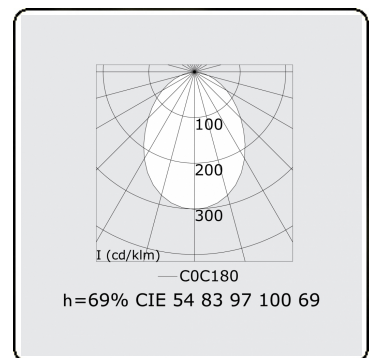

**Electric details**

Protection class	I
Supply	230V
Control gear box	Current driver

**Lamp details**

Lamptype	LED 4000K
Wattage	7,2W
Gross luminous flux	6700
Luminaire power	39,6W
Number	5
Lifetime LED module	L80/B10 > 72000h
Color tolerance	MacAdam 3
CRI	>80

**Photometric details**

UGR	>19
CIE Fluxcode	54 83 97 100 69

**Dimensions**

A	1410 mm
---	---------

**Remarks**

Ceiling luminaire - Direct - HO 325mA - satin - ANO

**ENERGY**

Verkrijgbaar op aanvraag.