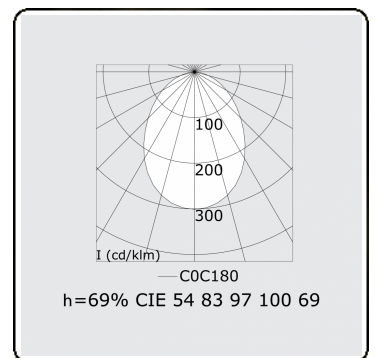

**Electric details**

Protection class	I
Supply	230V
Control gear box	Current driver DALI/TD

**Lamp details**

Lamptype	LED 4000K
Wattage	7,2W
Gross luminous flux	13400
Luminaire power	79,2W
Number	10
Lifetime LED module	L80/B10 > 72000h
Color tolerance	MacAdam 3
CRI	>80

**Photometric details**

UGR	>19
CIE Fluxcode	54 83 97 100 69

**Dimensions**

A	2810 mm
---	---------

**Remarks**

Ceiling luminaire - Direct - HO 325mA - satin - ANO

**ENERGY**

Verrijgbaar op aanvraag.