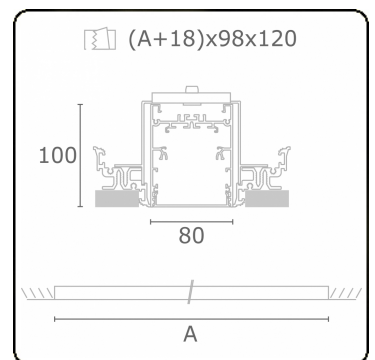

Electric details

Protection class	I
Supply	230V
Control gear box	Current driver DALI/TD

Lamp details

Lamptype	LED 4000K
Wattage	7,2W
Gross luminous flux	9380
Luminaire power	55,4W
Number	7
Lifetime LED module	L80/B10 > 72000h
Color tolerance	MacAdam 3
CRI	>80

Photometric details

UGR	>19
CIE Fluxcode	54 83 97 100 69

Dimensions

A	1964 mm
---	---------

Remarks

Recessed luminaire (trimless) - Direct - HO 325mA - satin - ANO

ENERGY

A
 Verkrijgbaar op aanvraag.
B
 Disponible sur demande.
C
D
 Available on request.
E
F
 Auf Anfrage.
G