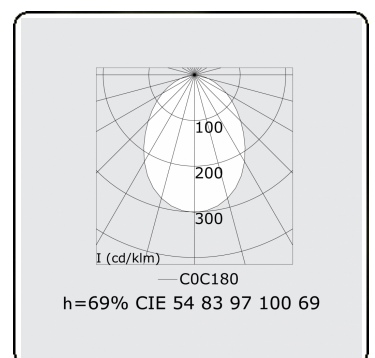

Electric details

Protection class	I
Supply	230V
Control gear box	Current driver

Lamp details

Lamptype	LED 3000K
Wattage	7,2W
Gross luminous flux	8960
Luminaire power	55,4W
Number	7
Lifetime LED module	L80/B10 > 72000h
Color tolerance	MacAdam 3
CRI	>80

Photometric details

UGR	>19
CIE Fluxcode	54 83 97 100 69

Dimensions

A	1970 mm
---	---------

Remarks

Ceiling luminaire - Direct - HO 325mA - satin - RAL

ENERGY

Verrijgbaar op aanvraag.