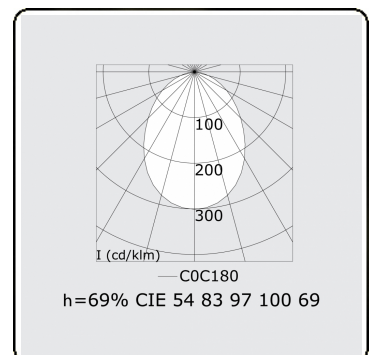

Electric details

Protection class	I
Supply	230V
Control gear box	Current driver

Lamp details

Lamptype	LED 3000K
Wattage	7,2W
Gross luminous flux	12800
Luminaire power	79,2W
Number	10
Lifetime LED module	L80/B10 > 72000h
Color tolerance	MacAdam 3
CRI	>80

Photometric details

UGR	>19
CIE Fluxcode	54 83 97 100 69

Dimensions

A	2810 mm
---	---------

Remarks

Ceiling luminaire - Direct - HO 325mA - satin - RAL

ENERGY

Verkrijgbaar op aanvraag.