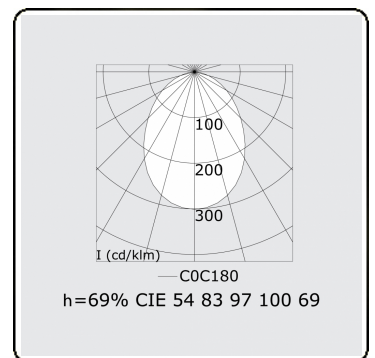

Electric details

Protection class	I
Supply	230V
Control gear box	Current driver DALI/TD

Lamp details

Lamptype	LED 3000K
Wattage	7,2W
Gross luminous flux	8960
Luminaire power	55,4W
Number	7
Lifetime LED module	L80/B10 > 72000h
Color tolerance	MacAdam 3
CRI	>80

Photometric details

UGR	>19
CIE Fluxcode	54 83 97 100 69

Dimensions

A	1970 mm
---	---------

Remarks

Ceiling luminaire - Direct - HO 325mA - satin - RAL

ENERGY

Verkrijgbaar op aanvraag.