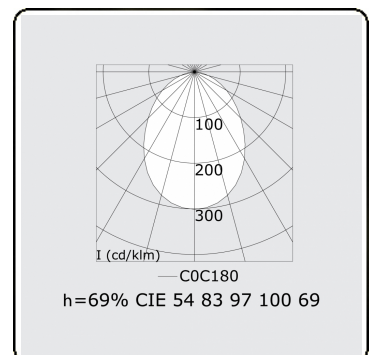

Electric details

Protection class	I
Supply	230V
Control gear box	Current driver

Lamp details

Lamptype	LED 4000K
Wattage	7,2W
Gross luminous flux	8040
Luminaire power	47,5W
Number	6
Lifetime LED module	L80/B10 > 72000h
Color tolerance	MacAdam 3
CRI	>80

Photometric details

UGR	>19
CIE Fluxcode	54 83 97 100 69

Dimensions

A	1690 mm
---	---------

Remarks

Ceiling luminaire - Direct - HO 325mA - satin - RAL

ENERGY

Verrijgbaar op aanvraag.