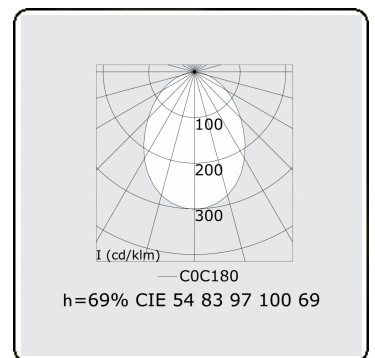

Electric details

Protection class	I
Supply	230V
Control gear box	Current driver

Lamp details

Lamptype	LED 4000K
Wattage	7,2W
Gross luminous flux	12060
Luminaire power	71,3W
Number	9
Lifetime LED module	L80/B10 > 72000h
Color tolerance	MacAdam 3
CRI	>80

Photometric details

UGR	>19
CIE Fluxcode	54 83 97 100 69

Dimensions

A	2530 mm
---	---------

Remarks

Ceiling luminaire - Direct - HO 325mA - satin - RAL

ENERGY

Verkrijgbaar op aanvraag.