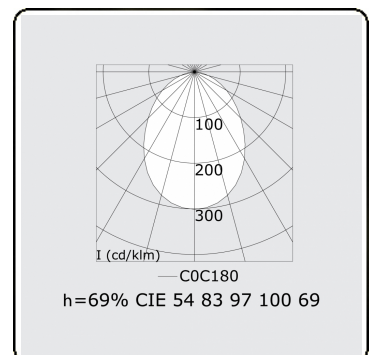

Electric details

Protection class	I
Supply	230V
Control gear box	Current driver

Lamp details

Lamptype	LED 4000K
Wattage	7,2W
Gross luminous flux	13400
Luminaire power	79,2W
Number	10
Lifetime LED module	L80/B10 > 72000h
Color tolerance	MacAdam 3
CRI	>80

Photometric details

UGR	>19
CIE Fluxcode	54 83 97 100 69

Dimensions

A	2810 mm
---	---------

Remarks

Ceiling luminaire - Direct - HO 325mA - satin - RAL

ENERGY

Verrijgbaar op aanvraag.