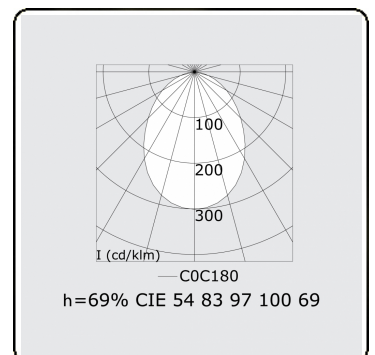

Photometric details

| | |
|--------------|-----------------|
| UGR | >19 |
| CIE Fluxcode | 54 83 97 100 69 |

Dimensions

| | |
|---|---------|
| A | 1130 mm |
|---|---------|

Remarks

Ceiling luminaire - Direct - HO 325mA - satin - RAL