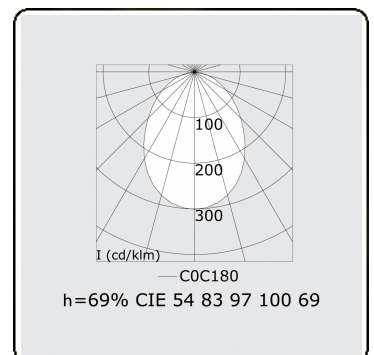

Electric details

Protection class	I
Supply	230V
Control gear box	Current driver

Lamp details

Lamptype	LED 3000K
Wattage	7,2W
Gross luminous flux	7680
Luminaire power	47,5W
Number	6
Lifetime LED module	L80/B10 > 72000h
Color tolerance	MacAdam 3
CRI	>80

Photometric details

UGR	>19
CIE Fluxcode	54 83 97 100 69

Dimensions

A	1684 mm
---	---------

Remarks

Recessed luminaire (trimless) - Direct - HO 325mA - satin - RAL

ENERGY

Verrijgbaar op aanvraag.