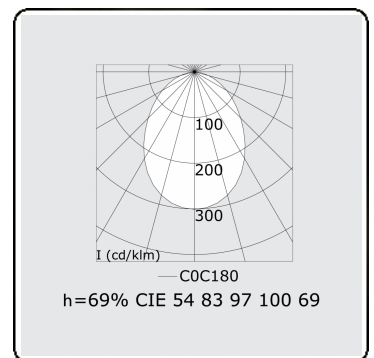

**Electric details**

Protection class	I
Supply	230V
Control gear box	Current driver

**Lamp details**

Lamptype	LED 3000K
Wattage	7,2W
Gross luminous flux	11520
Luminaire power	71,3W
Number	9
Lifetime LED module	L80/B10 > 72000h
Color tolerance	MacAdam 3
CRI	>80

**Photometric details**

UGR	>19
CIE Fluxcode	54 83 97 100 69

**Dimensions**

A	2524 mm
---	---------

**Remarks**

Recessed luminaire (trimless) - Direct - HO 325mA - satin - RAL

**ENERGY**

Verrijgbaar op aanvraag.