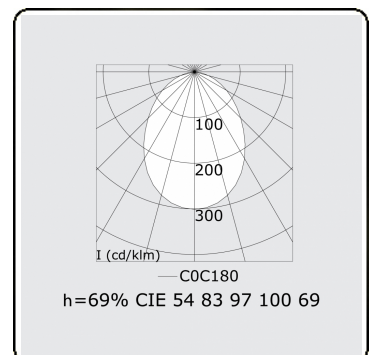

Electric details

Protection class	I
Supply	230V
Control gear box	Current driver

Lamp details

Lamptype	LED 4000K
Wattage	7,2W
Gross luminous flux	9380
Luminaire power	55,4W
Number	7
Lifetime LED module	L80/B10 > 72000h
Color tolerance	MacAdam 3
CRI	>80

Photometric details

UGR	>19
CIE Fluxcode	54 83 97 100 69

Dimensions

A	1964 mm
---	---------

Remarks

Recessed luminaire (trimless) - Direct - HO 325mA - satin - RAL

ENERGY

Verrijgbaar op aanvraag.