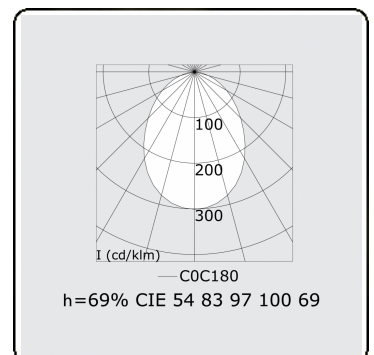

Electric details

Protection class	I
Supply	230V
Control gear box	Current driver

Lamp details

Lamptype	LED 4000K
Wattage	7,2W
Gross luminous flux	12060
Luminaire power	71,3W
Number	9
Lifetime LED module	L80/B10 > 72000h
Color tolerance	MacAdam 3
CRI	>80

Photometric details

UGR	>19
CIE Fluxcode	54 83 97 100 69

Dimensions

A	2524 mm
---	---------

Remarks

Recessed luminaire (trimless) - Direct - HO 325mA - satin - RAL

ENERGY

Verrijgbaar op aanvraag.