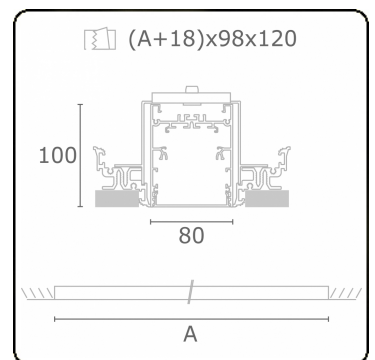

Photometric details

| | |
|--------------|-----------------|
| UGR | >19 |
| CIE Fluxcode | 54 83 97 100 69 |

Dimensions

| | |
|---|---------|
| A | 1964 mm |
|---|---------|

Remarks

Recessed luminaire (trimless) - Direct - HO 325mA - satin - RAL