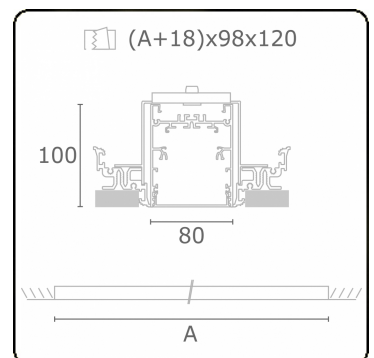

Electric details

Protection class	I
Supply	230V
Control gear box	Current driver DALI/TD

Lamp details

Lamptype	LED 4000K
Wattage	7,2W
Gross luminous flux	9380
Luminaire power	55,4W
Number	7
Lifetime LED module	L80/B10 > 72000h
Color tolerance	MacAdam 3
CRI	>80

Photometric details

UGR	>19
CIE Fluxcode	54 83 97 100 69

Dimensions

A	1964 mm
---	---------

Remarks

Recessed luminaire (trimless) - Direct - HO 325mA - satin - RAL

ENERGY

Verrijgbaar op aanvraag.