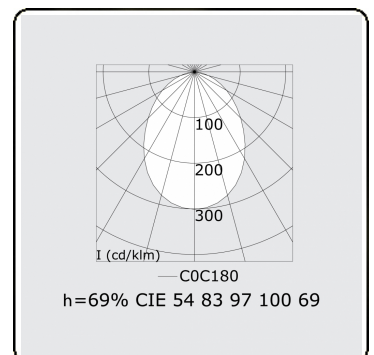

Electric details

Protection class	I
Supply	230V
Control gear box	Current driver DALI/TD

Lamp details

Lamptype	LED 4000K
Wattage	7,2W
Gross luminous flux	9380
Luminaire power	55,4W
Number	7
Lifetime LED module	L80/B10 > 72000h
Color tolerance	MacAdam 3
CRI	>80

Photometric details

UGR	>19
CIE Fluxcode	54 83 97 100 69

Dimensions

A	1964 mm
---	---------

Remarks

Recessed luminaire (trimless) - Direct - HO 325mA - satin - RAL

ENERGY

Verrijgbaar op aanvraag.