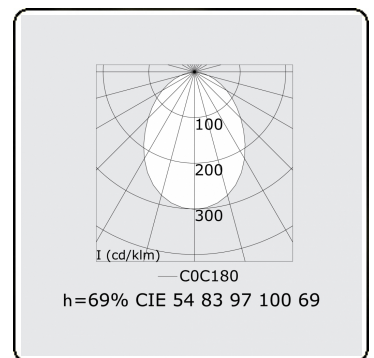

Electric details

Protection class	I
Supply	230V
Control gear box	Current driver DALI/TD

Lamp details

Lamptype	LED 4000K
Wattage	7,2W
Gross luminous flux	12060
Luminaire power	71,3W
Number	9
Lifetime LED module	L80/B10 > 72000h
Color tolerance	MacAdam 3
CRI	>80

Photometric details

UGR	>19
CIE Fluxcode	54 83 97 100 69

Dimensions

A	2524 mm
---	---------

Remarks

Recessed luminaire (trimless) - Direct - HO 325mA - satin - RAL

ENERGY 

Verrijgbaar op aanvraag.