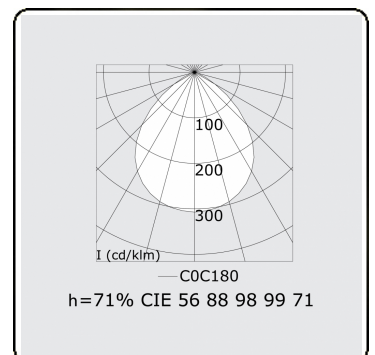

Score flat Direct - satin - HO 150mA - ANO
05.87000543-0001

Fixture details

Mounting	Ceiling
Light emission	Direct
Fitting cover	satin diffusor
Protection rate	IP 20
Housing	Aluminium
Finish	anodized finish
Certificates	CE, ISO 9001

Electric details

Protection class	I
Supply	230V
Control gear box	Current driver

Lamp details

Lamptype	LED 3000K
Wattage	3,2W
Gross luminous flux	2560
Luminaire power	14,1W
Number	4
Lifetime LED module	L80/B10 > 72000h
Color tolerance	MacAdam 3
CRI	>80

Photometric details

UGR	>19
CIE Fluxcode	56 88 98 99 71

Dimensions

A	1144 mm
---	---------

Remarks

Ceiling luminaire - Direct - HO 150mA - satin - ANO

ENERGY

Verrijgbaar op aanvraag.