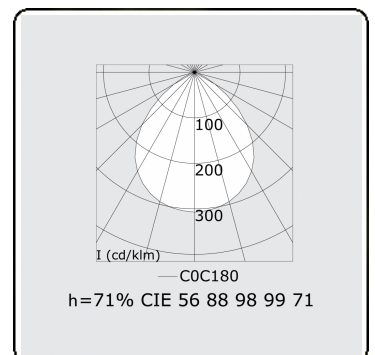

Score flat Direct - satin - HO 150mA - ANO
05.87000583-0001

Fixture details

Mounting	Ceiling
Light emission	Direct
Fitting cover	satin diffusor
Protection rate	IP 20
Housing	Aluminium
Finish	anodized finish
Certificates	CE, ISO 9001

Electric details

Protection class	I
Supply	230V
Control gear box	Current driver

Lamp details

Lamptype	LED 3000K
Wattage	3,2W
Gross luminous flux	5120
Luminaire power	28,2W
Number	8
Lifetime LED module	L80/B10 > 72000h
Color tolerance	MacAdam 3
CRI	>80

Photometric details

UGR	>19
CIE Fluxcode	56 88 98 99 71

Dimensions

A	2264 mm
---	---------

Remarks

Ceiling luminaire - Direct - HO 150mA - satin - ANO

ENERGY

Verrijgbaar op aanvraag.