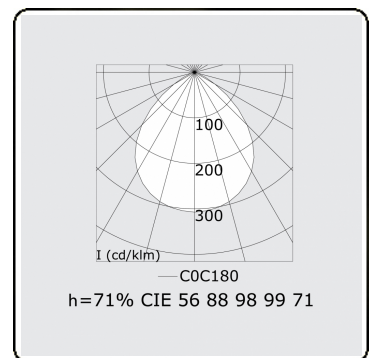

Score flat Direct - satin - HO 150mA - ANO
05.87004583-0001

Fixture details

Mounting	Ceiling
Light emission	Direct
Fitting cover	satin diffusor
Protection rate	IP 20
Housing	Aluminium
Finish	anodized finish
Certificates	CE, ISO 9001

Photometric details

UGR	>19
CIE Fluxcode	56 88 98 99 71

Dimensions

A	2264 mm
---	---------

Remarks

Ceiling luminaire - Direct - HO 150mA - satin - ANO

ENERGY

Verkrijgbaar op aanvraag.