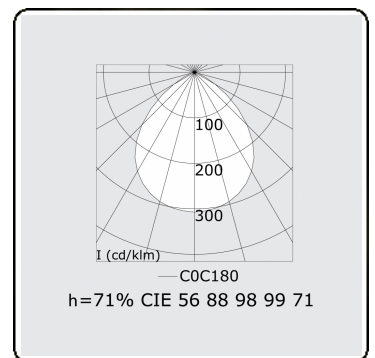

Score flat Direct - satin - HO 150mA - ANO
05.87004593-0001

Fixture details

Mounting	Ceiling
Light emission	Direct
Fitting cover	satin diffusor
Protection rate	IP 20
Housing	Aluminium
Finish	anodized finish
Certificates	CE, ISO 9001

Photometric details

UGR	>19
CIE Fluxcode	56 88 98 99 71

Dimensions

A	2544 mm
---	---------

Remarks

Ceiling luminaire - Direct - HO 150mA - satin - ANO

ENERGY

Verrijgbaar op aanvraag.