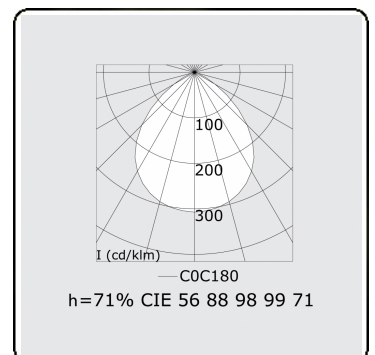

Score flat Direct - satin - HO 150mA - ANO
05.87004554-0001

Fixture details

Mounting	Ceiling
Light emission	Direct
Fitting cover	satin diffusor
Protection rate	IP 20
Housing	Aluminium
Finish	anodized finish
Certificates	CE, ISO 9001

Electric details

Protection class	I
Supply	230V
Control gear box	Current driver DALI/TD

Lamp details

Lamptype	LED 4000K
Wattage	3,2W
Gross luminous flux	3350
Luminaire power	17,6W
Number	5
Lifetime LED module	L80/B10 > 72000h
Color tolerance	MacAdam 3
CRI	>80

Photometric details

UGR	>19
CIE Fluxcode	56 88 98 99 71

Dimensions

A	1424 mm
---	---------

Remarks

Ceiling luminaire - Direct - HO 150mA - satin - ANO

ENERGY

Verrijgbaar op aanvraag.