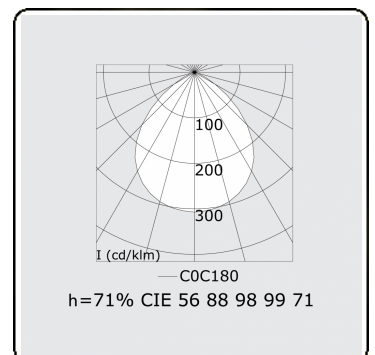

Score flat Direct - satin - HO 150mA - ANO
07.87000573-0001

Fixture details

Mounting	Ceiling recessed
Light emission	Direct
Fitting cover	satin diffusor
Protection rate	IP 20
Housing	Aluminium
Finish	anodized finish
Certificates	CE, ISO 9001

Electric details

Protection class	I
Supply	230V
Control gear box	Current driver

Lamp details

Lamptype	LED 3000K
Wattage	3,2W
Gross luminous flux	4480
Luminaire power	24,6W
Number	7
Lifetime LED module	L80/B10 > 72000h
Color tolerance	MacAdam 3
CRI	>80

Photometric details

UGR	>19
CIE Fluxcode	56 88 98 99 71

Dimensions

A	1984 mm
---	---------

Remarks

Recessed luminaire (trimless) - Direct - HO 150mA - satin - ANO

ENERGY

A
 Verkrijgbaar op aanvraag.
B
 Disponible sur demande.
C
D
 Available on request.
E
F
 Auf Anfrage.
G