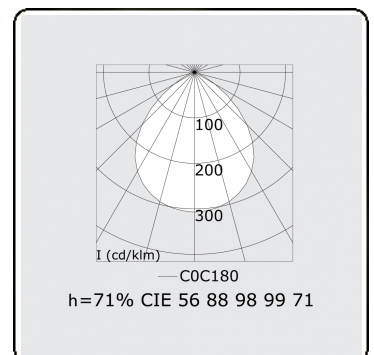

Score flat Direct - satin - HO 150mA - ANO
07.87004563-0001

Fixture details

Mounting	Ceiling recessed
Light emission	Direct
Fitting cover	satin diffusor
Protection rate	IP 20
Housing	Aluminium
Finish	anodized finish
Certificates	CE, ISO 9001

Electric details

Protection class	I
Supply	230V
Control gear box	Current driver DALI/TD

Lamp details

Lamptype	LED 3000K
Wattage	3,2W
Gross luminous flux	3840
Luminaire power	21,1W
Number	6
Lifetime LED module	L80/B10 > 72000h
Color tolerance	MacAdam 3
CRI	>80

Photometric details

UGR	>19
CIE Fluxcode	56 88 98 99 71

Dimensions

A	1704 mm
---	---------

Remarks

Recessed luminaire (trimless) - Direct - HO 150mA - satin - ANO

ENERGY

A
 Verkrijgbaar op aanvraag.
B
 Disponible sur demande.
C
D
 Available on request.
E
F
 Auf Anfrage.
G