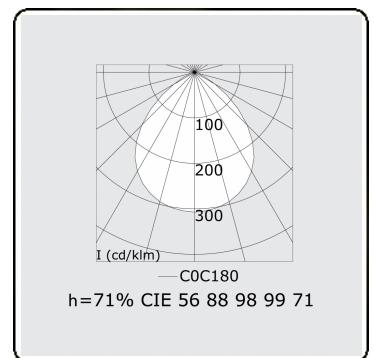

Score flat Direct - satin - HO 150mA - ANO
07.87004573-0001

Fixture details

Mounting	Ceiling recessed
Light emission	Direct
Fitting cover	satin diffusor
Protection rate	IP 20
Housing	Aluminium
Finish	anodized finish
Certificates	CE, ISO 9001

Photometric details

UGR	>19
CIE Fluxcode	56 88 98 99 71

Dimensions

A	1984 mm
---	---------

Remarks

Recessed luminaire (trimless) - Direct - HO 150mA - satin - ANO

ENERGY 

A
 Verkrijgbaar op aanvraag.
B
 Disponible sur demande.
C
D
 Available on request.
E
F
 Auf Anfrage.
G