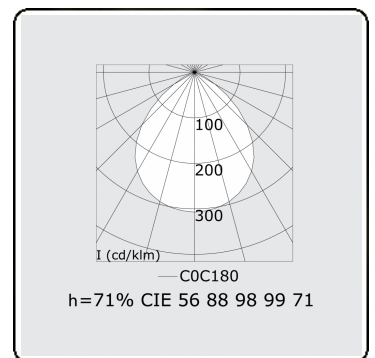

Score flat Direct - satin - HO 150mA - ANO
07.87004573-0001

Fixture details

Mounting	Ceiling recessed
Light emission	Direct
Fitting cover	satin diffusor
Protection rate	IP 20
Housing	Aluminium
Finish	anodized finish
Certificates	CE, ISO 9001

Photometric details

UGR	>19
CIE Fluxcode	56 88 98 99 71

Dimensions

A	1984 mm
---	---------

Remarks

Recessed luminaire (trimless) - Direct - HO 150mA - satin - ANO

ENERGY 

A
 Verkrijgbaar op aanvraag.
B
 Disponible sur demande.
C
D
 Available on request.
E
F
 Auf Anfrage.
G