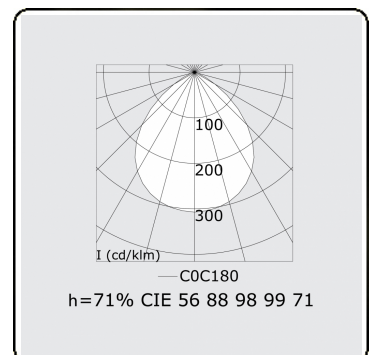

Score flat Direct - satin - HO 150mA - ANO
07.87004593-0001

Fixture details

Mounting	Ceiling recessed
Light emission	Direct
Fitting cover	satin diffusor
Protection rate	IP 20
Housing	Aluminium
Finish	anodized finish
Certificates	CE, ISO 9001

Electric details

Protection class	I
Supply	230V
Control gear box	Current driver DALI/TD

Lamp details

Lamptype	LED 3000K
Wattage	3,2W
Gross luminous flux	5760
Luminaire power	31,7W
Number	9
Lifetime LED module	L80/B10 > 72000h
Color tolerance	MacAdam 3
CRI	>80

Photometric details

UGR	>19
CIE Fluxcode	56 88 98 99 71

Dimensions

A	2544 mm
---	---------

Remarks

Recessed luminaire (trimless) - Direct - HO 150mA - satin - ANO

ENERGY 

Verkrijgbaar op aanvraag.