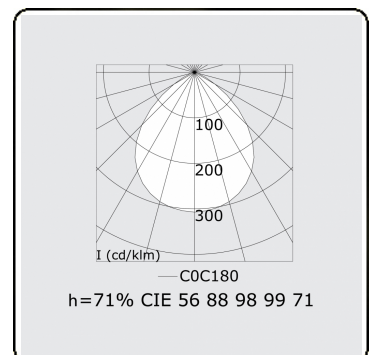

Score flat Direct - satin - HO 150mA - ANO
07.87004503-0001

Fixture details

Mounting	Ceiling recessed
Light emission	Direct
Fitting cover	satin diffusor
Protection rate	IP 20
Housing	Aluminium
Finish	anodized finish
Certificates	CE, ISO 9001

Electric details

Protection class	I
Supply	230V
Control gear box	Current driver DALI/TD

Lamp details

Lamptype	LED 3000K
Wattage	3,2W
Gross luminous flux	6400
Luminaire power	35,2W
Number	10
Lifetime LED module	L80/B10 > 72000h
Color tolerance	MacAdam 3
CRI	>80

Photometric details

UGR	>19
CIE Fluxcode	56 88 98 99 71

Dimensions

A	2824 mm
---	---------

Remarks

Recessed luminaire (trimless) - Direct - HO 150mA - satin - ANO

ENERGY

A
 Verkrijgbaar op aanvraag.
B
 Disponible sur demande.
C
D
 Available on request.
E
F
 Auf Anfrage.
G