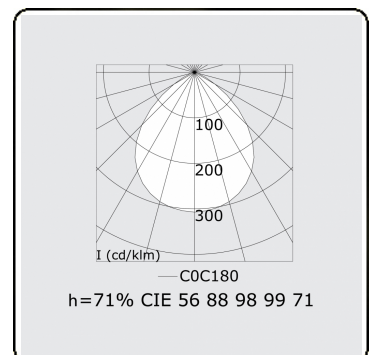

Score flat Direct - satin - HO 150mA - ANO
07.87004503-0001

Fixture details

Mounting	Ceiling recessed
Light emission	Direct
Fitting cover	satin diffusor
Protection rate	IP 20
Housing	Aluminium
Finish	anodized finish
Certificates	CE, ISO 9001

Electric details

Protection class	I
Supply	230V
Control gear box	Current driver DALI/TD

Lamp details

Lamptype	LED 3000K
Wattage	3,2W
Gross luminous flux	6400
Luminaire power	35,2W
Number	10
Lifetime LED module	L80/B10 > 72000h
Color tolerance	MacAdam 3
CRI	>80

Photometric details

UGR	>19
CIE Fluxcode	56 88 98 99 71

Dimensions

A	2824 mm
---	---------

Remarks

Recessed luminaire (trimless) - Direct - HO 150mA - satin - ANO

ENERGY

Verrijgbaar op aanvraag.