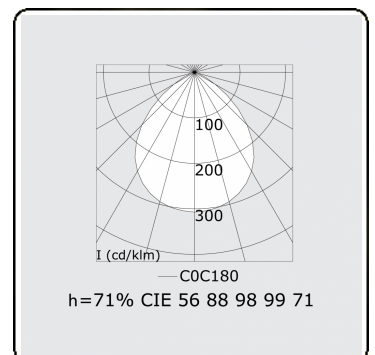

Score flat Direct - satin - HO 150mA - ANO  
07.87000544-0001

**Fixture details**

Mounting	Ceiling recessed
Light emission	Direct
Fitting cover	satin diffusor
Protection rate	IP 20
Housing	Aluminium
Finish	anodized finish
Certificates	CE, ISO 9001

**Electric details**

Protection class	I
Supply	230V
Control gear box	Current driver

**Lamp details**

Lamptype	LED 4000K
Wattage	3,2W
Gross luminous flux	2680
Luminaire power	14,1W
Number	4
Lifetime LED module	L80/B10 > 72000h
Color tolerance	MacAdam 3
CRI	>80

**Photometric details**

UGR	>19
CIE Fluxcode	56 88 98 99 71

**Dimensions**

A	1144 mm
---	---------

**Remarks**

Recessed luminaire (trimless) - Direct - HO 150mA - satin - ANO

**ENERGY** 

Verrijgbaar op aanvraag.