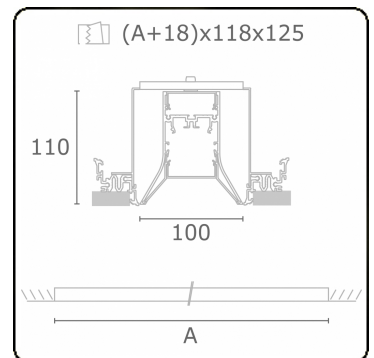

Photometric details

| | |
|--------------|----------------|
| UGR | >19 |
| CIE Fluxcode | 56 88 98 99 71 |

Dimensions

| | |
|---|---------|
| A | 1424 mm |
|---|---------|

Remarks

Recessed luminaire (trimless) - Direct - HO 150mA - satin - ANO