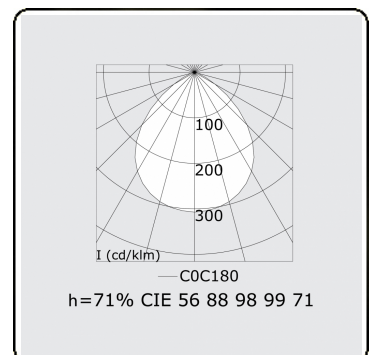

Score flat Direct - satin - HO 150mA - ANO
07.87000554-0001

Fixture details

| | |
|-----------------|------------------|
| Mounting | Ceiling recessed |
| Light emission | Direct |
| Fitting cover | satin diffusor |
| Protection rate | IP 20 |
| Housing | Aluminium |
| Finish | anodized finish |
| Certificates | CE, ISO 9001 |

Electric details

| | |
|------------------|----------------|
| Protection class | I |
| Supply | 230V |
| Control gear box | Current driver |

Lamp details

| | |
|---------------------|------------------|
| Lamptype | LED 4000K |
| Wattage | 3,2W |
| Gross luminous flux | 3350 |
| Luminaire power | 17,6W |
| Number | 5 |
| Lifetime LED module | L80/B10 > 72000h |
| Color tolerance | MacAdam 3 |
| CRI | >80 |

Photometric details

| | |
|--------------|----------------|
| UGR | >19 |
| CIE Fluxcode | 56 88 98 99 71 |

Dimensions

| | |
|---|---------|
| A | 1424 mm |
|---|---------|

Remarks

Recessed luminaire (trimless) - Direct - HO 150mA - satin - ANO