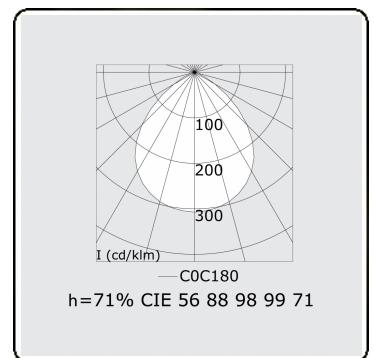

Score flat Direct - satin - HO 150mA - ANO
07.87000564-0001

Fixture details

Mounting	Ceiling recessed
Light emission	Direct
Fitting cover	satin diffusor
Protection rate	IP 20
Housing	Aluminium
Finish	anodized finish
Certificates	CE, ISO 9001

Electric details

Protection class	I
Supply	230V
Control gear box	Current driver

Lamp details

Lamptype	LED 4000K
Wattage	3,2W
Gross luminous flux	4020
Luminaire power	21,1W
Number	6
Lifetime LED module	L80/B10 > 72000h
Color tolerance	MacAdam 3
CRI	>80

Photometric details

UGR	>19
CIE Fluxcode	56 88 98 99 71

Dimensions

A	1704 mm
---	---------

Remarks

Recessed luminaire (trimless) - Direct - HO 150mA - satin - ANO

ENERGY 

Verrijgbaar op aanvraag.