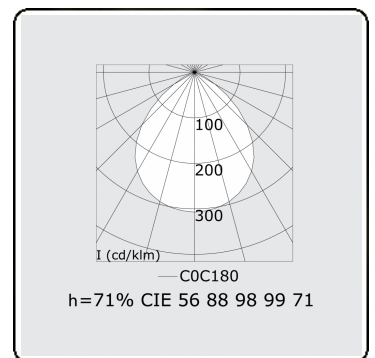

Score flat Direct - satin - HO 150mA - ANO
07.87000564-0001

Fixture details

Mounting	Ceiling recessed
Light emission	Direct
Fitting cover	satin diffusor
Protection rate	IP 20
Housing	Aluminium
Finish	anodized finish
Certificates	CE, ISO 9001

Electric details

Protection class	I
Supply	230V
Control gear box	Current driver

Lamp details

Lamptype	LED 4000K
Wattage	3,2W
Gross luminous flux	4020
Luminaire power	21,1W
Number	6
Lifetime LED module	L80/B10 > 72000h
Color tolerance	MacAdam 3
CRI	>80

Photometric details

UGR	>19
CIE Fluxcode	56 88 98 99 71

Dimensions

A	1704 mm
---	---------

Remarks

Recessed luminaire (trimless) - Direct - HO 150mA - satin - ANO

ENERGY 

Verrijgbaar op aanvraag.