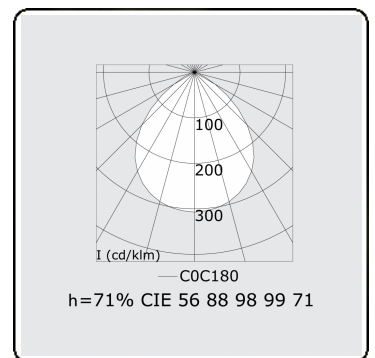

**Electric details**

Protection class	I
Supply	230V
Control gear box	Current driver

**Lamp details**

Lamptype	LED 4000K
Wattage	3,2W
Gross luminous flux	4690
Luminaire power	24,6W
Number	7
Lifetime LED module	L80/B10 > 72000h
Color tolerance	MacAdam 3
CRI	>80

**Photometric details**

UGR	>19
CIE Fluxcode	56 88 98 99 71

**Dimensions**

A	1984 mm
---	---------

**Remarks**

Recessed luminaire (trimless) - Direct - HO 150mA - satin - ANO

**ENERGY** 

Verrijgbaar op aanvraag.