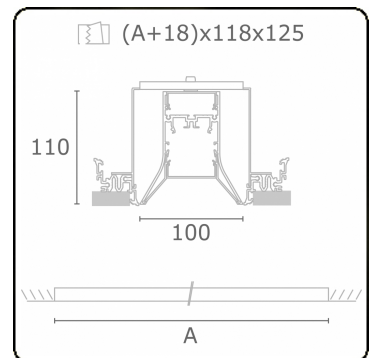

Photometric details

| | |
|--------------|----------------|
| UGR | >19 |
| CIE Fluxcode | 56 88 98 99 71 |

Dimensions

| | |
|---|---------|
| A | 1984 mm |
|---|---------|

Remarks

Recessed luminaire (trimless) - Direct - HO 150mA - satin - ANO