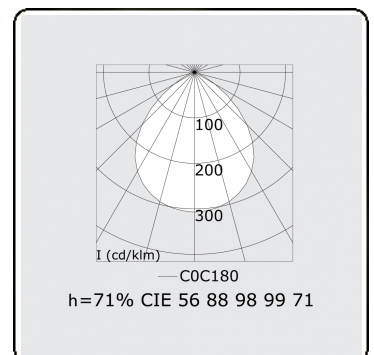

Score flat Direct - satin - HO 150mA - ANO
07.87004504-0001

Fixture details

Mounting	Ceiling recessed
Light emission	Direct
Fitting cover	satin diffusor
Protection rate	IP 20
Housing	Aluminium
Finish	anodized finish
Certificates	CE, ISO 9001

Electric details

Protection class	I
Supply	230V
Control gear box	Current driver DALI/TD

Lamp details

Lamptype	LED 4000K
Wattage	3,2W
Gross luminous flux	6700
Luminaire power	35,2W
Number	10
Lifetime LED module	L80/B10 > 72000h
Color tolerance	MacAdam 3
CRI	>80

Photometric details

UGR	>19
CIE Fluxcode	56 88 98 99 71

Dimensions

A	2824 mm
---	---------

Remarks

Recessed luminaire (trimless) - Direct - HO 150mA - satin - ANO

ENERGY 

A
 Verkrijgbaar op aanvraag.
B
 Disponible sur demande.
C
D
 Available on request.
E
F
 Auf Anfrage.
G