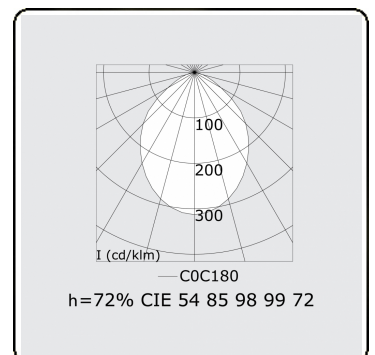

Score curved Direct - satin - HO 325mA - ANO
04.87204643-0001

Fixture details

Mounting	Pendant
Light emission	Direct
Fitting cover	satin diffusor
Protection rate	IP 20
Housing	Aluminium
Finish	anodized finish
Certificates	CE, ISO 9001

Electric details

Protection class	I
Supply	230V
Control gear box	Current driver DALI/TD

Lamp details

Lamptype	LED 3000K
Wattage	7,1W
Gross luminous flux	5380
Luminaire power	31,4W
Number	4
Lifetime LED module	L80/B10 > 72000h
Color tolerance	MacAdam 3
CRI	>80

Photometric details

UGR	>19
CIE Fluxcode	54 85 98 99 72

Dimensions

A	1144 mm
---	---------

Remarks

Suspended luminaire - Direct - HO 325mA - MPO - ANO

ENERGY

A
 Verkrijgbaar op aanvraag.
B
 Disponible sur demande.
C
D
 Available on request.
E
F
 Auf Anfrage.
G