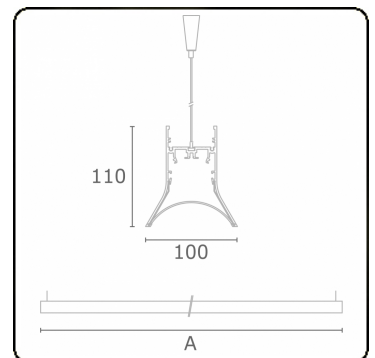

Score curved Direct - satin - HO 325mA - ANO
04.87204643-0001

Fixture details

Mounting	Pendant
Light emission	Direct
Fitting cover	satin diffusor
Protection rate	IP 20
Housing	Aluminium
Finish	anodized finish
Certificates	CE, ISO 9001

Photometric details

UGR	>19
CIE Fluxcode	54 85 98 99 72

Dimensions

A	1144 mm
---	---------

Remarks

Suspended luminaire - Direct - HO 325mA - MPO - ANO

ENERGY

A
 Verkrijgbaar op aanvraag.
B
 Disponible sur demande.
C
D
 Available on request.
E
F
 Auf Anfrage.
G