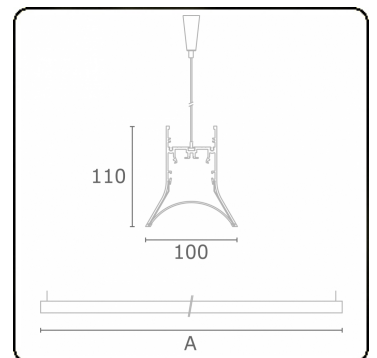

Score curved Direct - satin - HO 325mA - ANO
04.87204663-0001

Fixture details

Mounting	Pendant
Light emission	Direct
Fitting cover	satin diffusor
Protection rate	IP 20
Housing	Aluminium
Finish	anodized finish
Certificates	CE, ISO 9001

Photometric details

UGR	>19
CIE Fluxcode	54 85 98 99 72

Dimensions

A	1704 mm
---	---------

Remarks

Suspended luminaire - Direct - HO 325mA - MPO - ANO

ENERGY

A
 Verkrijgbaar op aanvraag.
B
 Disponible sur demande.
C
D
 Available on request.
E
F
 Auf Anfrage.
G