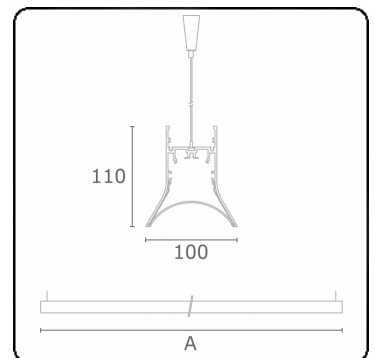

Score curved Direct - satin - HO 325mA - ANO
04.87204644-0001

Fixture details

Mounting	Pendant
Light emission	Direct
Fitting cover	satin diffusor
Protection rate	IP 20
Housing	Aluminium
Finish	anodized finish
Certificates	CE, ISO 9001

Photometric details

UGR	>19
CIE Fluxcode	54 85 98 99 72

Dimensions

A	1144 mm
---	---------

Remarks

Suspended luminaire - Direct - HO 325mA - MPO - ANO

ENERGY

Verrijgbaar op aanvraag.