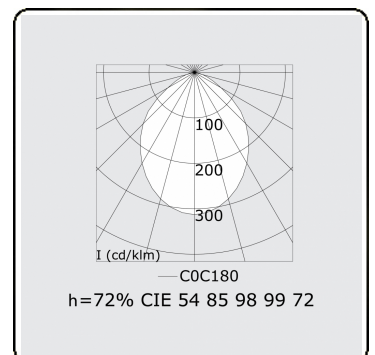

Score curved Direct - satin - HO 325mA - ANO
04.87204644-0001

Fixture details

Mounting	Pendant
Light emission	Direct
Fitting cover	satin diffusor
Protection rate	IP 20
Housing	Aluminium
Finish	anodized finish
Certificates	CE, ISO 9001

Electric details

Protection class	I
Supply	230V
Control gear box	Current driver DALI/TD

Lamp details

Lamptype	LED 4000K
Wattage	7,2W
Gross luminous flux	5360
Luminaire power	31,7W
Number	4
Lifetime LED module	L80/B10 > 72000h
Color tolerance	MacAdam 3
CRI	>80

Photometric details

UGR	>19
CIE Fluxcode	54 85 98 99 72

Dimensions

A	1144 mm
---	---------

Remarks

Suspended luminaire - Direct - HO 325mA - MPO - ANO

ENERGY

Verrijgbaar op aanvraag.