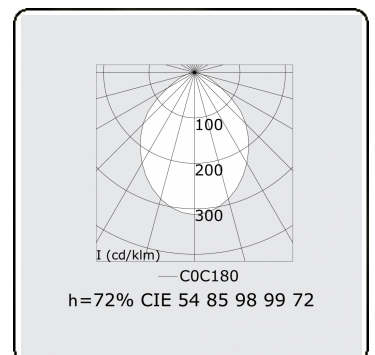

Score curved Direct - satin - HO 325mA - ANO  
04.87204654-0001

**Fixture details**

Mounting	Pendant
Light emission	Direct
Fitting cover	satin diffusor
Protection rate	IP 20
Housing	Aluminium
Finish	anodized finish
Certificates	CE, ISO 9001

**Electric details**

Protection class	I
Supply	230V
Control gear box	Current driver DALI/TD

**Lamp details**

Lamptype	LED 4000K
Wattage	7,1W
Gross luminous flux	7125
Luminaire power	39,3W
Number	5
Lifetime LED module	L80/B10 > 72000h
Color tolerance	MacAdam 3
CRI	>80

**Photometric details**

UGR	>19
CIE Fluxcode	54 85 98 99 72

**Dimensions**

A	1424 mm
---	---------

**Remarks**

Suspended luminaire - Direct - HO 325mA - MPO - ANO

**ENERGY**

A  
 Verkrijgbaar op aanvraag.  
B  
 Disponible sur demande.  
C  
D  
 Available on request.  
E  
F  
 Auf Anfrage.  
G